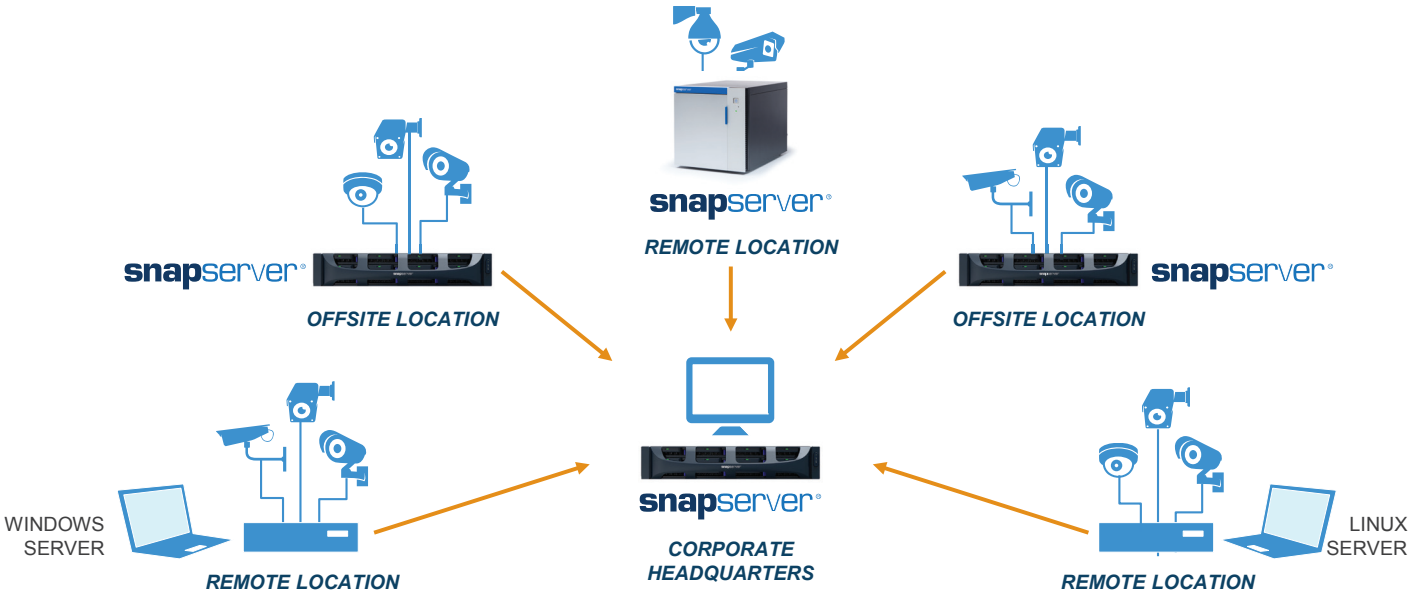

Distributed Video Surveillance solution

Part Numbers

- Pre-configured SnapServer
- RDX QuikStor Docks
- RDX QuikStor Cartridges

Part Number	Product Description
SnapServer (Pre-Configured):	
SNAP-MBTX-21	XSD40 preconfigured for Mobotix Auto Install with 2*1TB
SNAP-MBTX-22	XSD40 preconfigured for Mobotix Auto Install with 2*2TB
SNAP-MBTX-24	XSD40 preconfigured for Mobotix Auto Install with 2*4TB
SNAP-MBTX-41	XSD40 preconfigured for Mobotix Auto Install with 4*1TB
SNAP-MBTX-42	XSD40 preconfigured for Mobotix Auto Install with 4*2TB
SNAP-MBTX-44	XSD40 preconfigured for Mobotix Auto Install with 4*4TB
SNAP-MBTX-48	XSD40 preconfigured for Mobotix Auto Install with 4*8TB
RDX QuikStor Appliances:	
8813-RDX	Tandberg RDX Internal drive, black, S-ATA III interface (5.25" bezel)
8636-RDX	Tandberg RDX Internal drive, black, USB 3.0 interface (5.25" bezel)
8812-RDX	Tandberg RDX Internal drive, black, S-ATA III interface (3.5" bezel)
8785-RDX	Tandberg RDX Internal drive, black, USB 3.0 interface (3.5" bezel)
8782-RDX	Tandberg RDX External drive, black, USB3+ interface
8920-RDX	RDX QuikStation 4 RM, 4-Bay, 2 x1GbE Ethernet attached Removable Disk Array, 1U Rackmount
8922-RDX	RDX QuikStation 4 RM, 4-Bay, 2 x1GbE Ethernet attached Removable Disk Array, Desktop
RDX QuikStor Cartridges (HDD):	
8541-RDX	Tandberg RDX 500 GB Cartridge (single)
8586-RDX	Tandberg RDX 1TB Cartridge (single)
8731-RDX	Tandberg RDX 2TB Cartridge (single)
8807-RDX	Tandberg RDX 3TB Cartridge (single)
8824-RDX	Tandberg RDX 4TB Cartridge (single)