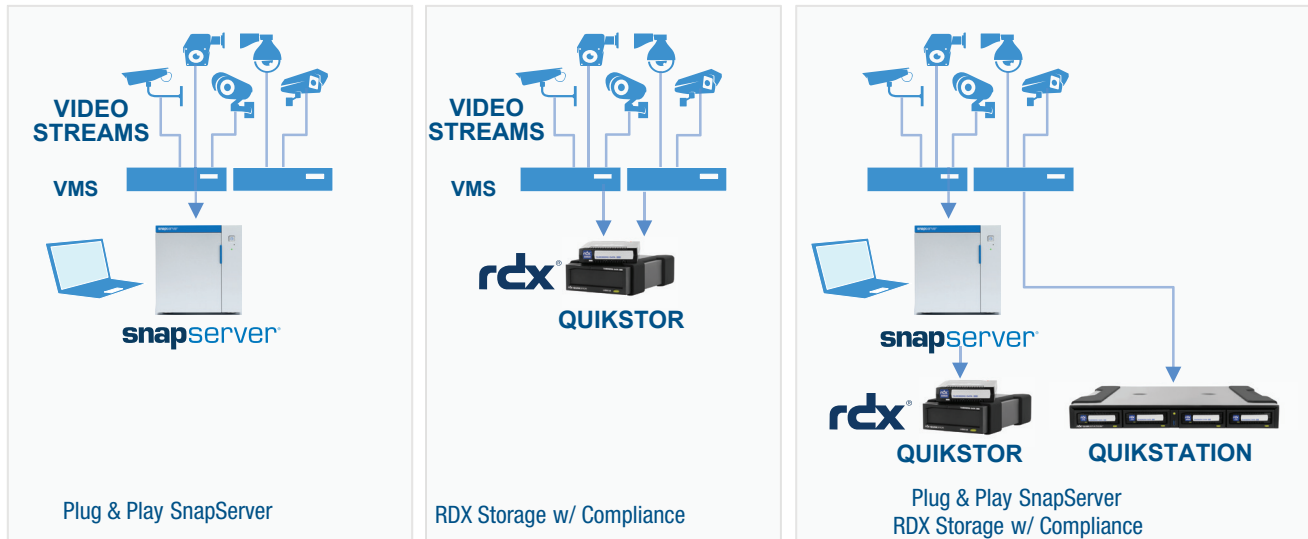

Small Medium Business Solution Plug & Play Deployment

Customers choose Overland Video Surveillance solution

- Plug & Play SnapServer setup time is less than 15 minutes
- Pay as you grow with best price-performance storage for video streams
- Data vaulting and Archive for high availability with redundancy and backup integration
- Very low TCO and OPEX with low power consumption & offline storage benefits
- Ruggedized data Transportation for low cost movement of large amounts of data for video analytics

snapserver®

reddot award 2014 winner